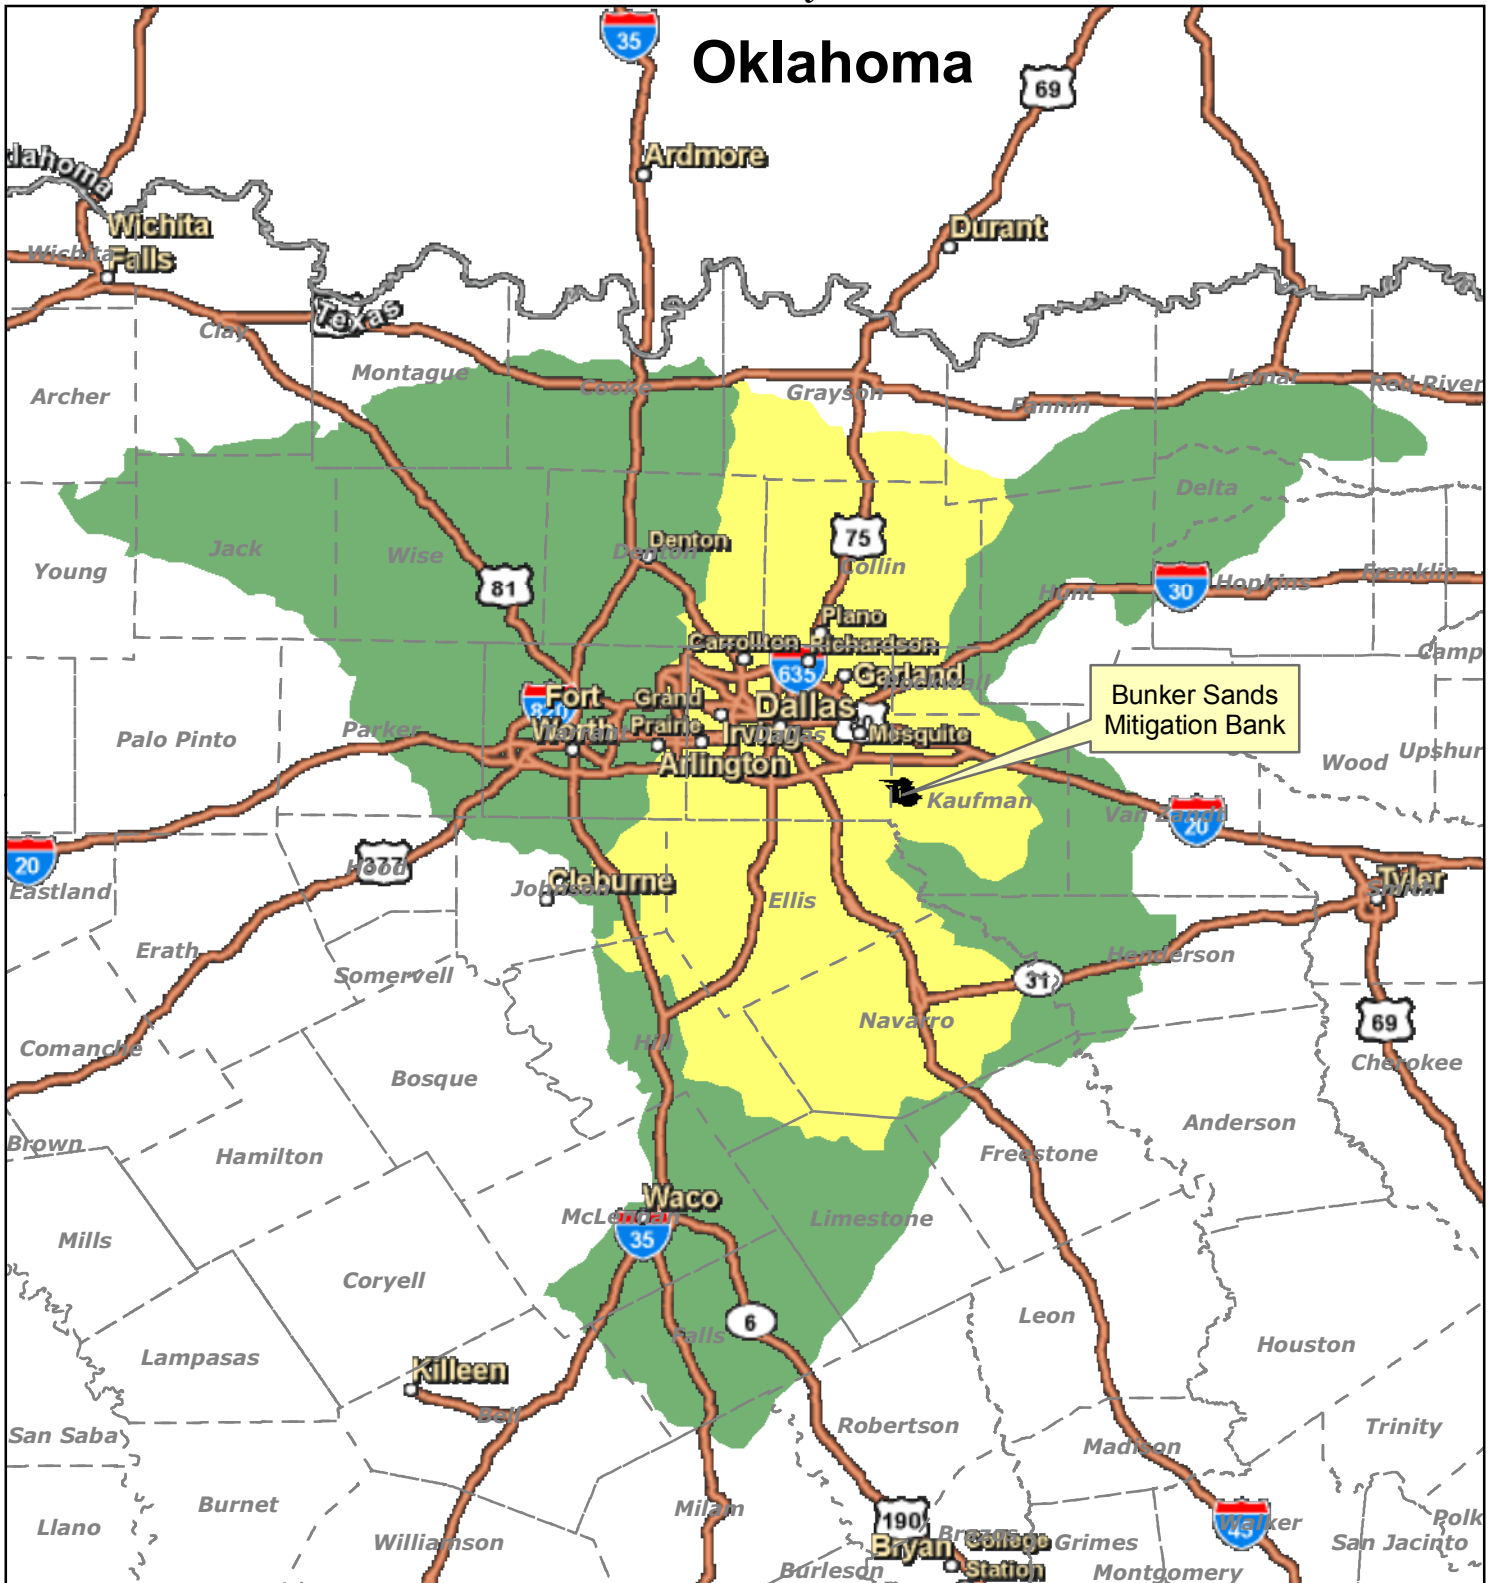

Geographic Service Area  
Bunker Sands Mitigation Bank  
Kaufman County, Texas

Oklahoma

Bunker Sands Mitigation Bank

30 0 30 Miles

- Primary Service Area
- Secondary Service Area
- County